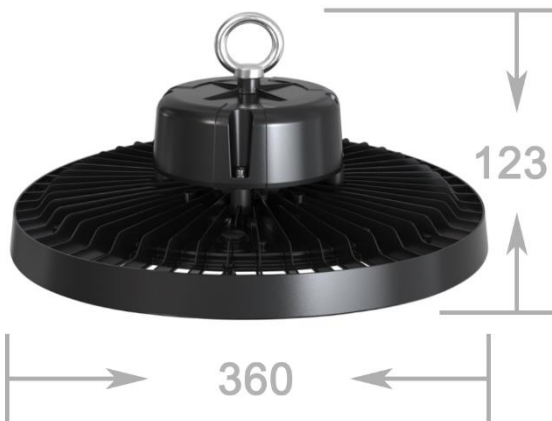

Description: GK-200W Horti-Guru Greenhouse Grow Light, greenhouse lighting supplement, Suitable for strawberry, tomato, towel gourd, vegetable planting, flower planting, ornamental plant planting for light filling, succulent plant planting, medicinal plant planting, especially for plant planting in greenhouse for tall plants for light filling.

1. 200W economical type greenhouse fill light plant growth light
2. High efficiency, V3 spectral efficiency 2.8umol/J
3. High PPF, suspension height of 0.5m, PPF up to 960umol/m²/s
4. Optimize plant spectra for full cycle light supplementation of crops: K6 spectrum, full spectrum suitable for Flowers and fruits supplement light, succulent plant flytrap plants,
5. V3 spectrum, high efficiency, suitable for supplementing light in full cycle most crops!
6. Waterproof grade IP65
7. Input voltage: 100-277VAC, PF>0.9
8. CE RoHS FCC

Model	Dimension Diameter Height	Spectral Wavelength	Photon PPF μmol/m²/s	PPF	Power Input AC230V	Comment
GK-200W-V3	360x123mm 14.2"*4.8"		960μmol @0.5m	560umol/s	200W	full cycle most crops
			250μmol @1m			
			70μmol @2m			
GK-200W-K6	360x123mm 14.2"*4.8"		830μmol @0.5m	480umol/s	200W	Flowers and fruits supplement light
			220μmol @1m			
			100μmol @1.5m			

Operating temperature: -10°C~30°C, Lifespan: 35,000 hours (Note: Ta ≤ 25°C)

Tolerance range for optical and electrical data: ± 10%.

The above data is for reference only!

Dimension:

50% center brightness Depth distance & Coverage:

Unit: mm